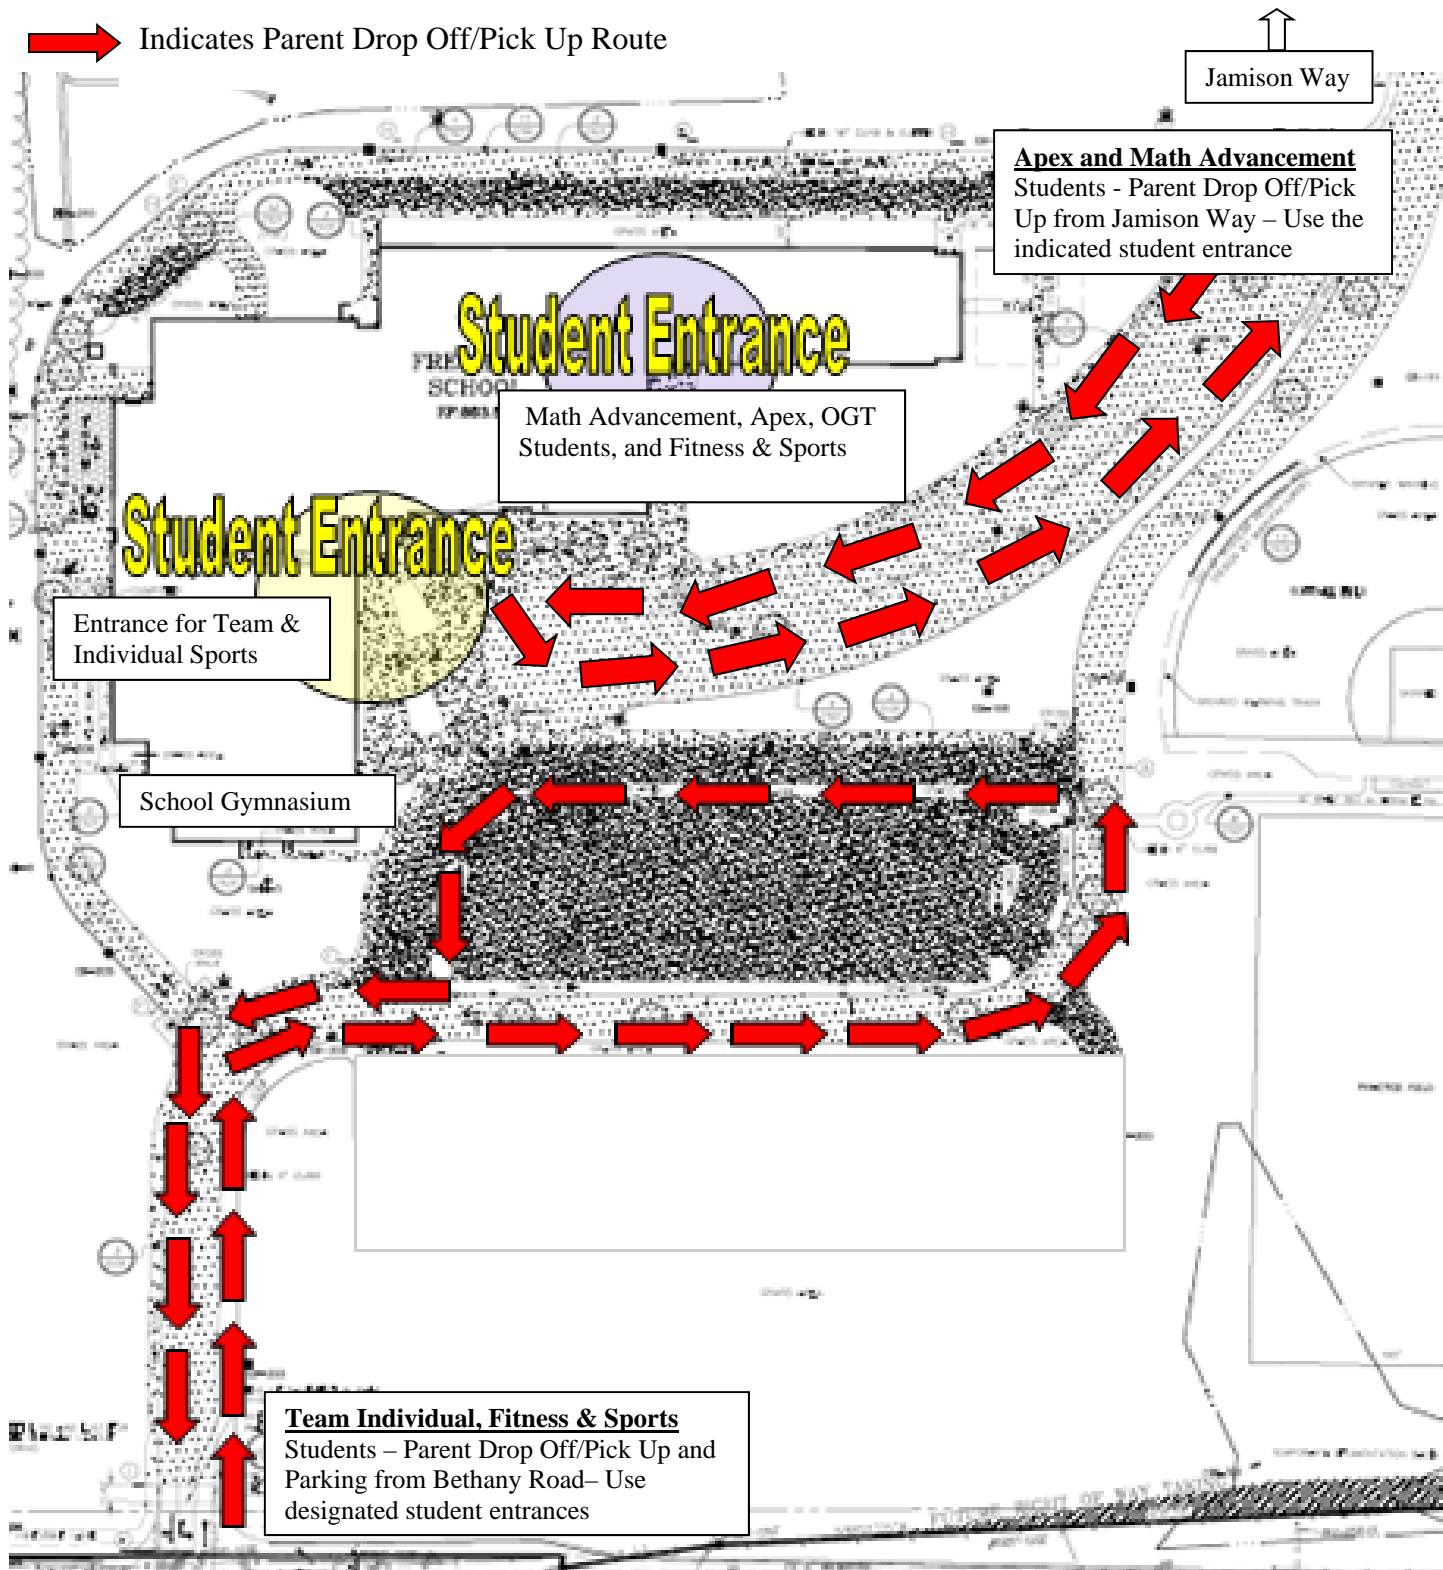

Lakota East Freshman Campus

Parent Drop-Off/Pick-Up

Traffic Flow—Summer School 2017

Students must be picked up or dropped off at the assigned locations or drive themselves and use the front parking lot. No students are permitted to cross Bethany Road to get to a car. If a student plans to walk, the parent must send a signed note to the Summer School Office.

 Indicates Parent Drop Off/Pick Up Route

BETHANY ROAD